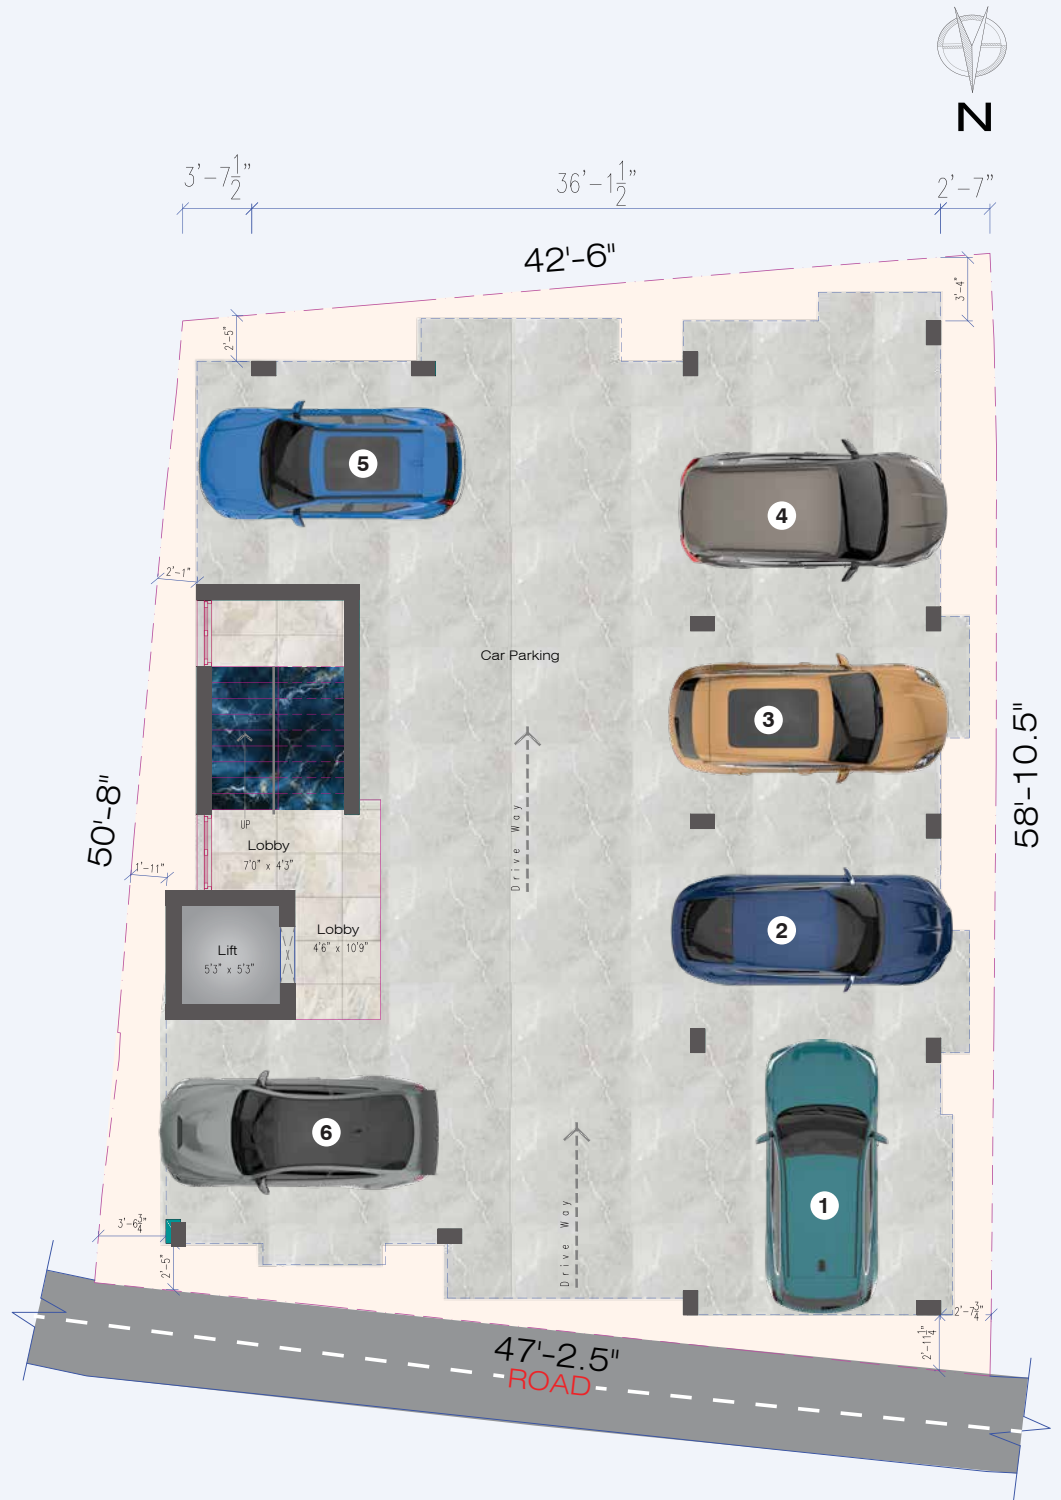

SOUTH LAND
DEVELOPERS

SOUTH LAND
DEVELOPERS

Alankar Vinz

**2 BHK Apartment
Only 6 Unit Available**

SEMBAKKAM

KEY FEATURES

CAR PARKING

TYPICAL FLOOR

FIRST FLOOR, SECOND FLOOR, THIRD FLOOR

3D FLOOR PLAN

Main Door
F2, S2 & T2

Main Door
F1, S1 & T1

NEAR BY LAND MARKS

250m Kids
MAV Skating Rink

700m from
Boaz Public School

250m form New
Jolen Hospital