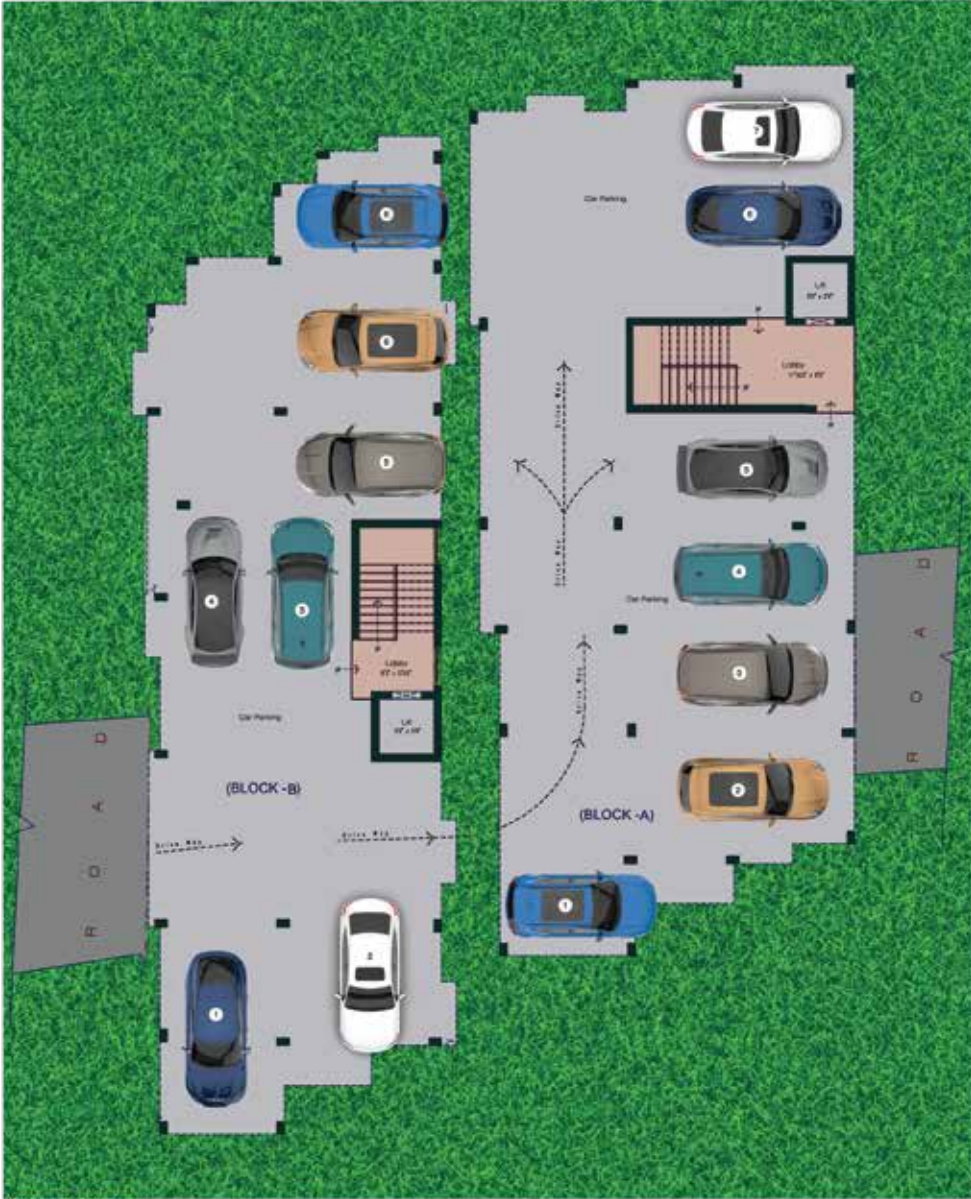

Elevator

Granite Staircase and Granite

Lobby Automatic Water Level Controller

Teak Wood Main Doors

UPVC Window & Ventilator

Independently Car Parking

Water Proofing at Bathrooms

Wall mount Closet

Car Parking Plan

Block A & B

Block - A

Typical First & Second Floor Plan

Flat	Size	Configuration	Facing	UDS
F1,S1	1224 sft	2 BHK	NORTH	492
F2,S2	983 sft	2 BHK	NORTH	395
F3,S3	1135 sft	2 BHK	EAST	456

Block - A

3D Floor Plan Block -A

Typical First & Second Floor Plan

Main Door F3, S3

Main Door F1, S1

Main Door F2, S2

3D Floor Plan Block -A

Third Floor

PRIVATE TERRACE

Main Door T1

3D Floor Plan Block -A

Third Floor

3D Floor Plan Block - B

Typical First, Second & Third Floor Plan

Main Door F1, S1, T1

Main Door F2, S2, T2

Land Mark