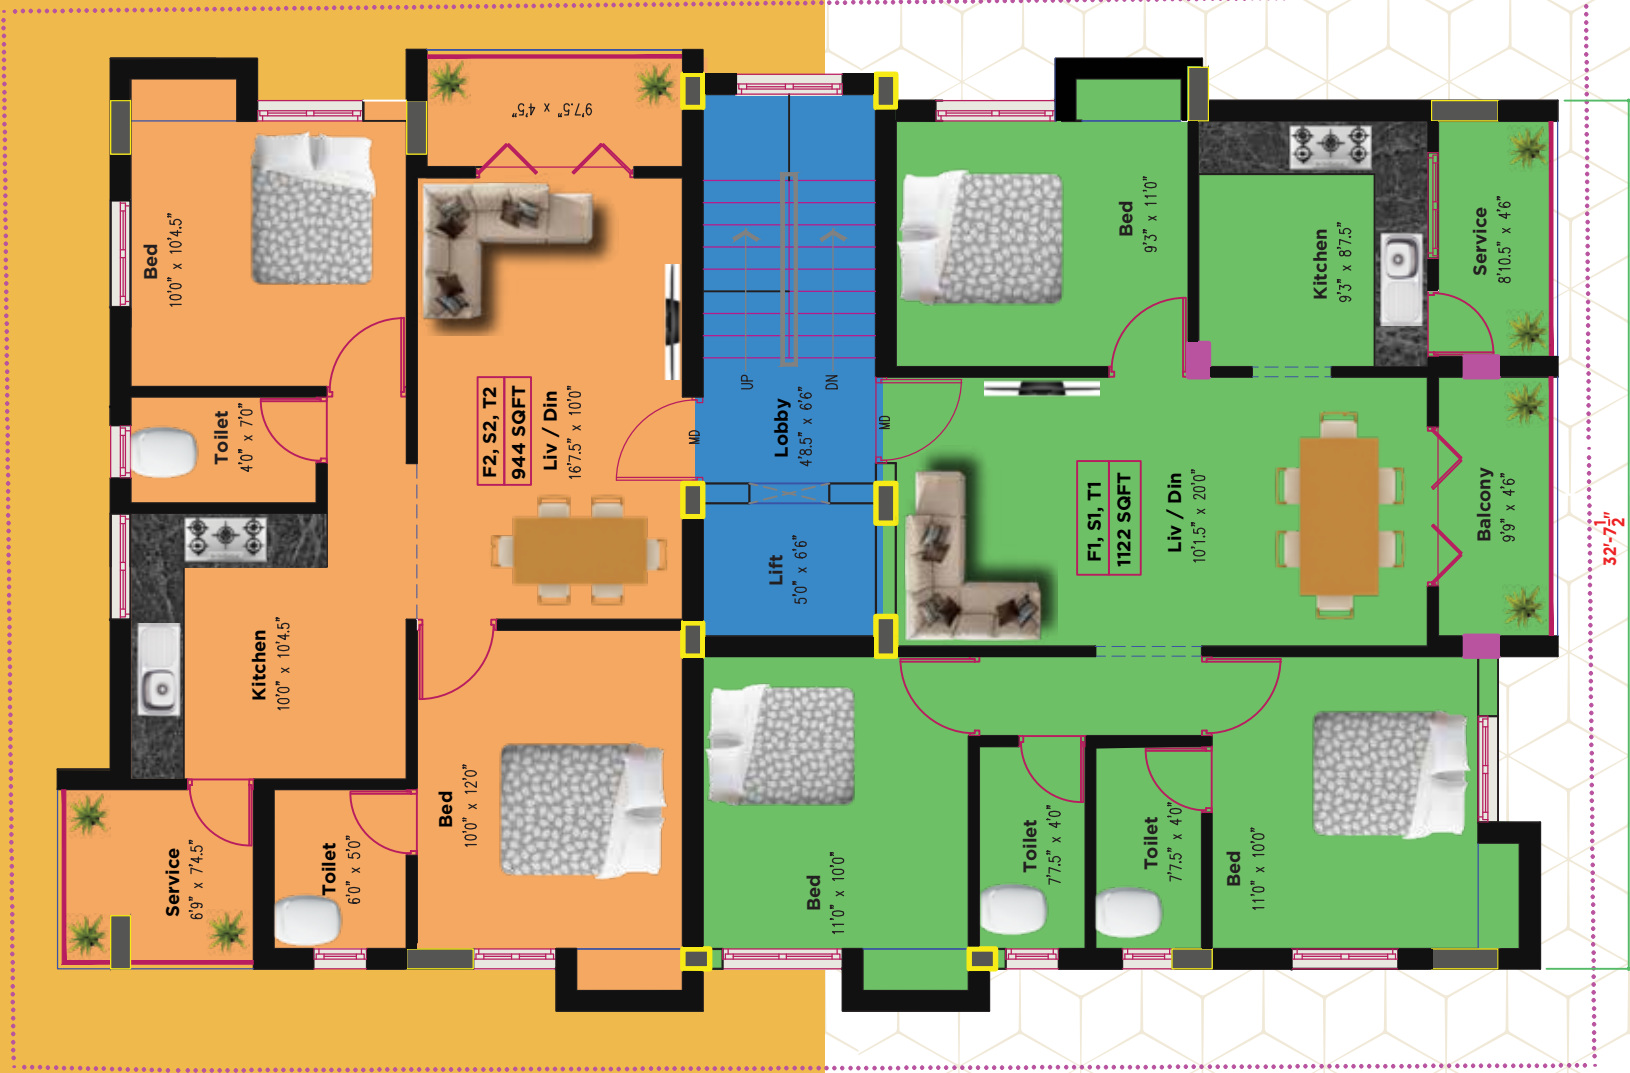

SOUTH LAND
DEVELOPERS

ALANKAR IMPERIAL

KEY FEATURES

- ✓ CCTV Camera
- ✓ Video Door Phone
- ✓ EV Charging Point
- ✓ Elevator
- ✓ Inverter Available
- ✓ Granite Staircase and Granite Lobby
- ✓ Automatic Water Level Controller
- ✓ Teak Wood Doors, Windows and
- ✓ UPVC Window
- ✓ Ventilator
- ✓ Independently Designed Car Parking
- ✓ Water Proofing at Bathrooms
- ✓ Wall Mount Closet

2D CAR PARKING AREA PLAN

2D FLOOR PLAN

(First, Second, Third Typical Floor Plan)

FLAT NO	SALEABLE AREA (SQ.FT)	BHK	FACING
CF1	1122	3 BHK	NORTH
CF2	944	2 BHK	SOUTH
CS1	1122	3 BHK	NORTH
CS2	944	2 BHK	SOUTH
CT1	1122	3 BHK	NORTH
CT2	944	2 BHK	SOUTH

3D FLOOR PLAN

SPECIFICATION

ELEVATION

- Texture Putty with Light

DOOR

- First Quality Main Door Teak Wood Frame & Teak Wood Door. Varnish Finish for Main doors synthetic enamel paint for doors and Bedroom 50 mm frame UPVC Openable window with safety grill