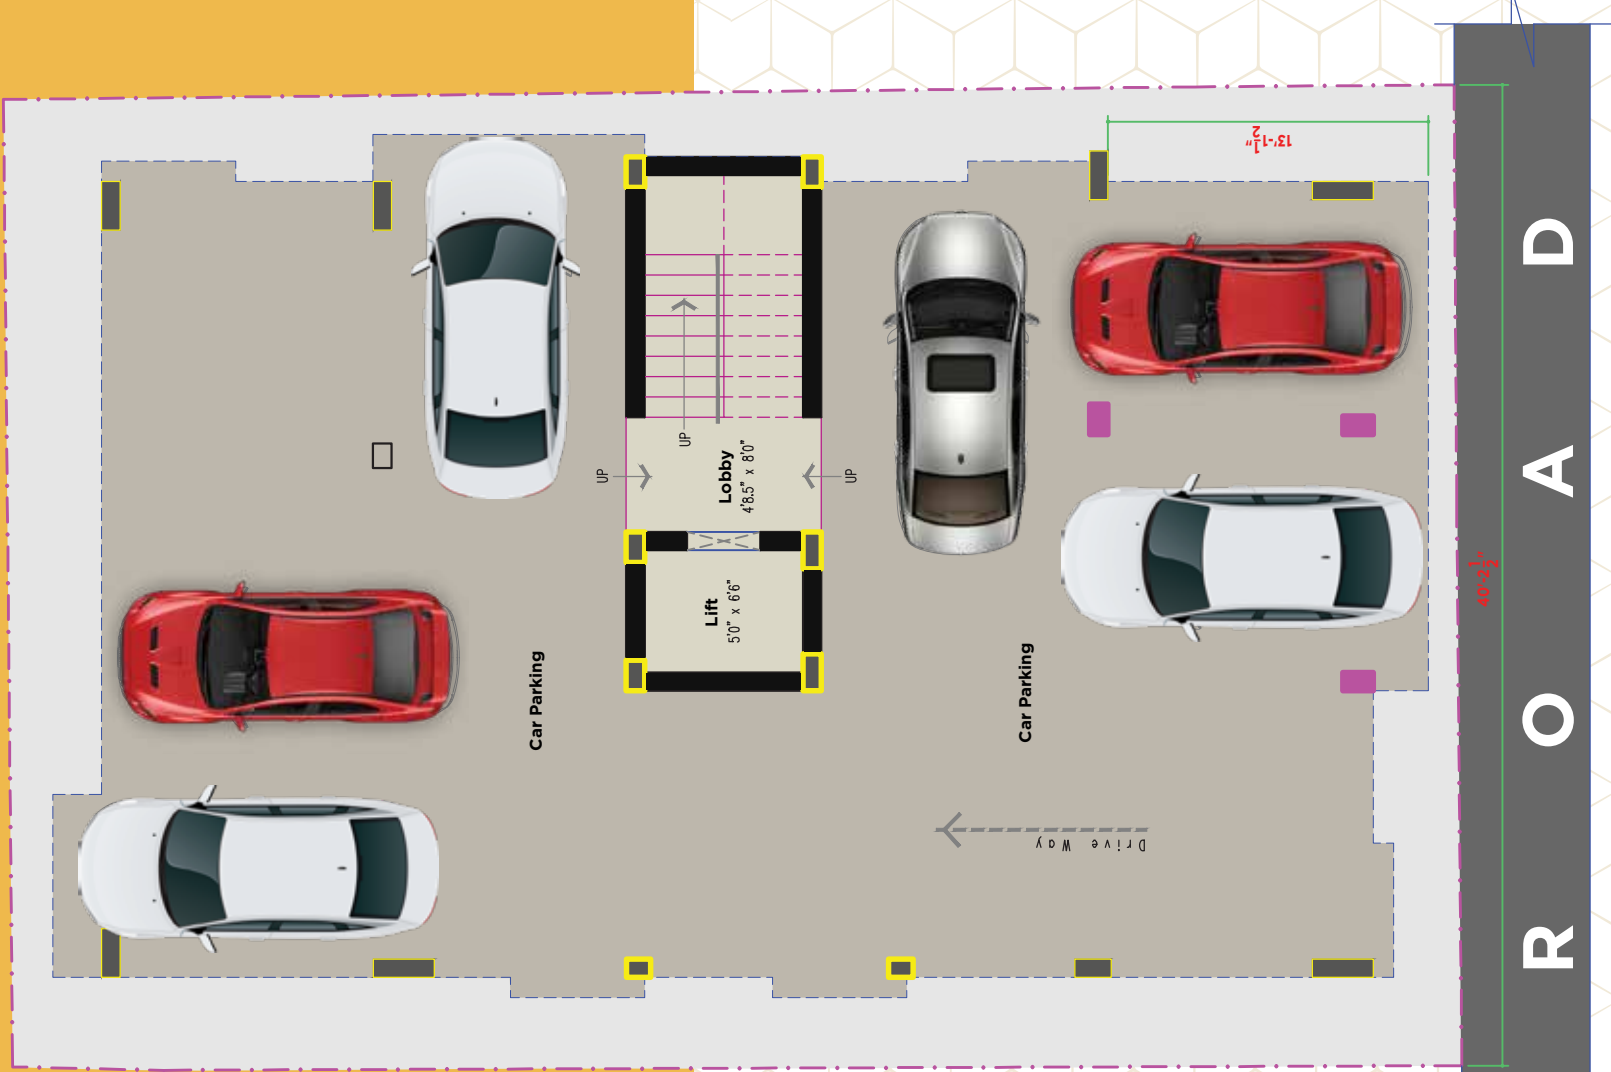

2D CAR PARKING AREA PLAN

2D FLOOR PLAN

(First, Second, Third Typical Floor Plan)

FLAT NO	SALEABLE AREA (SQ.FT)	BHK	FACING
CF1	1122	3 BHK	NORTH
CF2	944	2 BHK	SOUTH
CS1	1122	3 BHK	NORTH
CS2	944	2 BHK	SOUTH
CT1	1122	3 BHK	NORTH
CT2	944	2 BHK	SOUTH