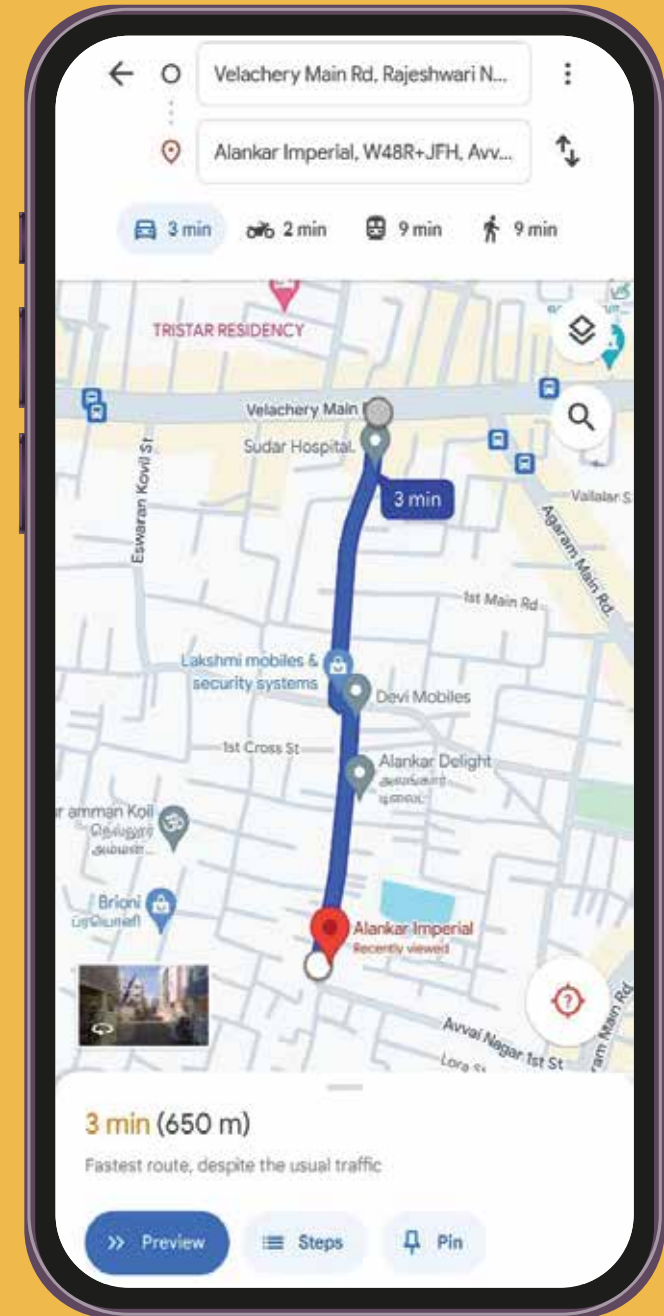

EXACTLY 650 M VELACHERY MAIN ROAD