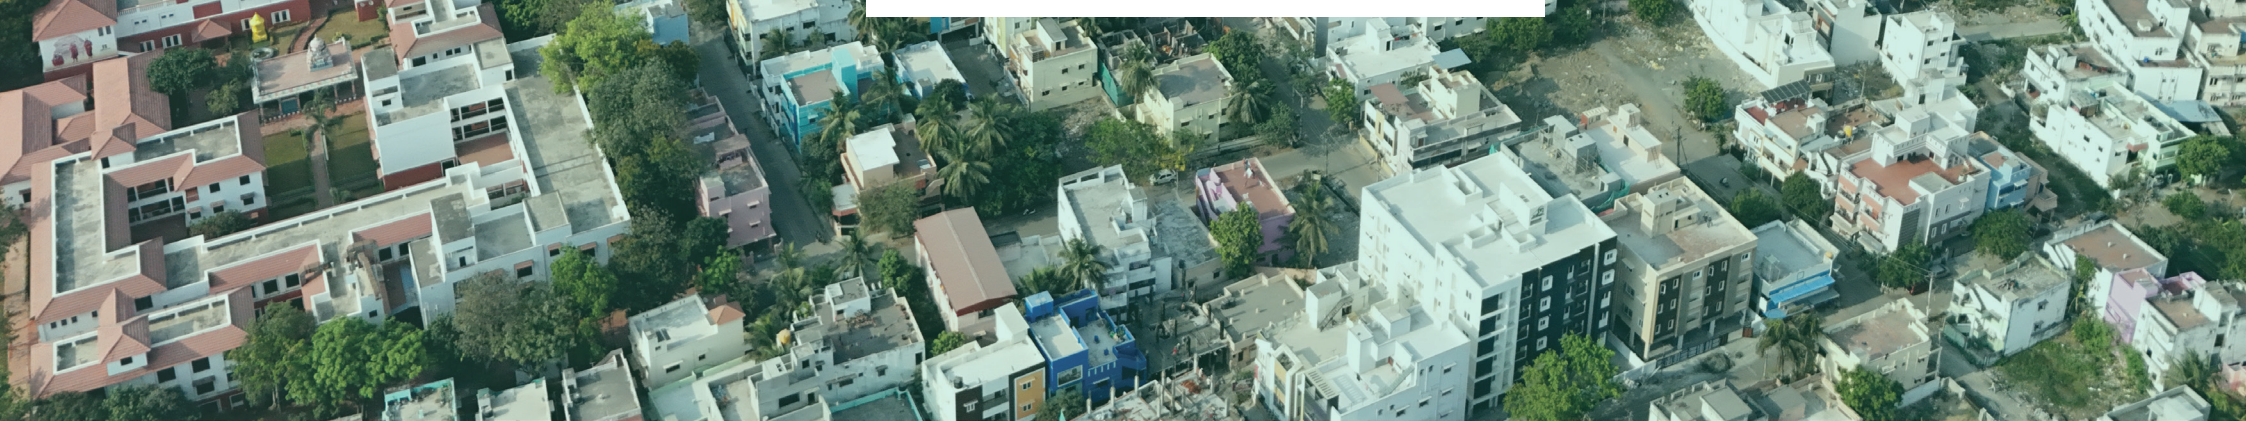

Parking Area Plan

Floor Plan

FLAT NO	SALEABLE AREA (SQ.FT)	BHK	FACING
F1	1597	3 BHK	EAST
S1	1597	3 BHK	EAST
T1	1597	3 BHK	EAST

EXACTLY 800 M VELACHERY MAIN ROAD

3D FLOOR PLAN

SPECIFICATION

ELEVATION	Texture Putty with Light
DOOR	First Quality Main Door Teak Wood Frame & Teak Wood Door. Varnish Finish for Main doors synthetic enamel paint for doors and Bedroom 50 mm frame UPVC Openable window with safety grill
FLOORING	Vitrified (48"X24") tiles, Granite steps (First quality Flooring)
KITCHEN	Granite slab with stainless steel sink with granite beading
ELECTRICITY	Three Phase EB Provision,A/C Socket for All Bedroom, Only Branded ISI Mark Materials
CEMENT	Dalmia or Chettinad
PAINT	Asian Paints Emulsion
BATHROOM FITTINGS	Parryware, Jaguar
TILES	48"X24" Vetrified Tiles - KAG
WIRING	Orbit
SWITHCHES	GM 10
STEEL	Arun TMT fe 550t