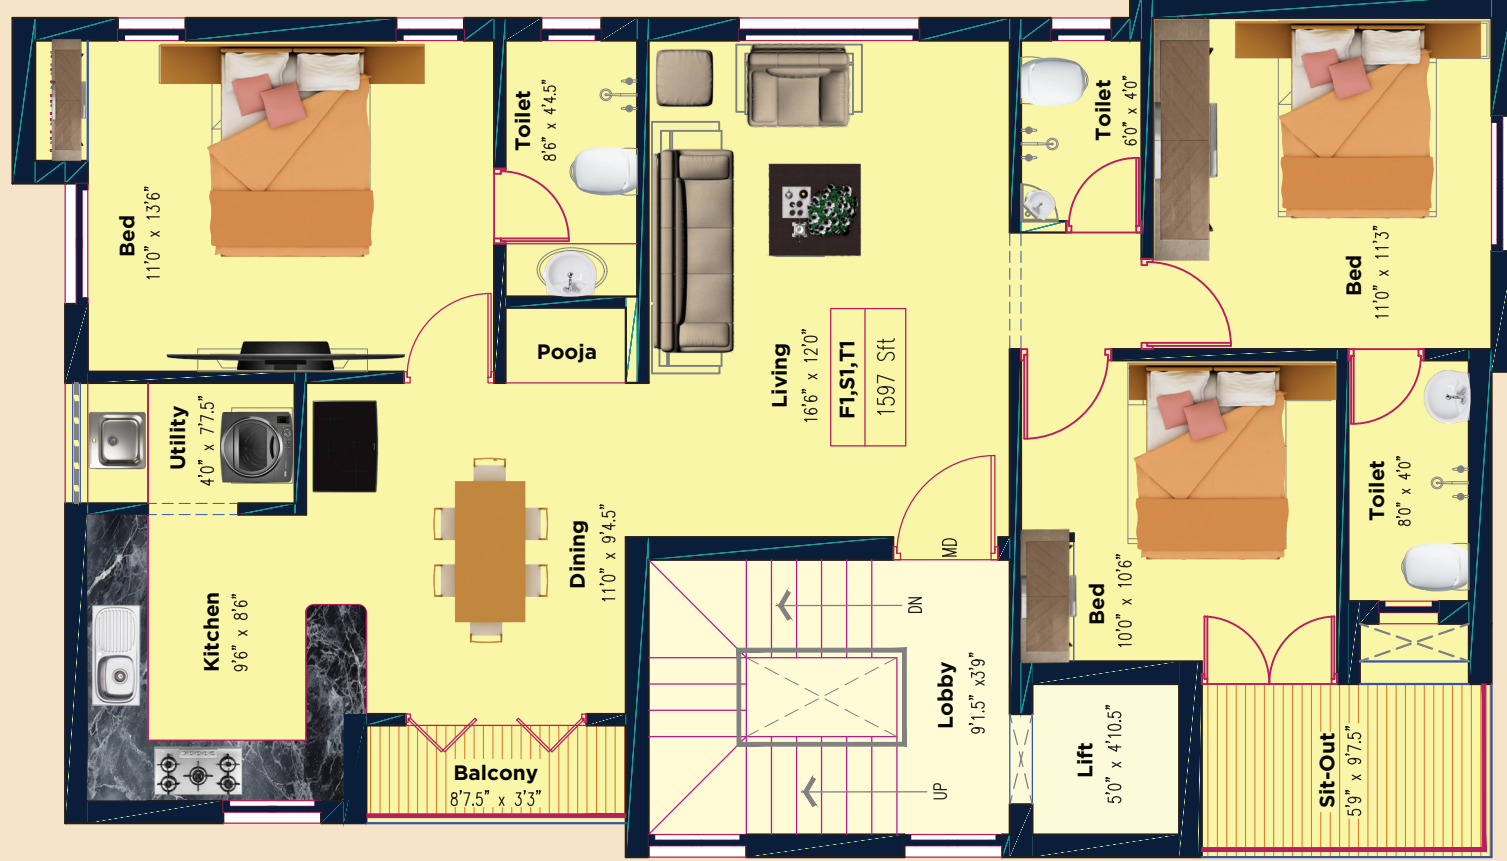

Parking Area Plan

Floor Plan

FLAT NO	SALEABLE AREA (SQ.FT)	BHK	FACING
F1	1597	3 BHK	EAST
S1	1597	3 BHK	EAST
T1	1597	3 BHK	EAST

EXACTLY 800 M VELACHERY MAIN ROAD

3D FLOOR PLAN

SPECIFICATION

ELEVATION	Texture Putty with Light
DOOR	First Quality Main Door Teak Wood Frame & Teak Wood Door. Varnish Finish for Main doors synthetic enamel paint for doors and Bedroom 50 mm frame UPVC Openable window with safety grill
FLOORING	Vitrified (48"X24") tiles, Granite steps (First quality Flooring)
KITCHEN	Granite slab with stainless steel sink with granite beading
ELECTRICITY	Three Phase EB Provision,A/C Socket for All Bedroom, Only Branded ISI Mark Materials
CEMENT	Dalmia or Chettinad
PAINT	Asian Paints Emulsion
BATHROOM FITTINGS	Parryware, Jaguar
TILES	48"X24" Vetrified Tiles - KAG
WIRING	Orbit
SWITHCHES	GM 10
STEEL	Arun TMT fe 550t