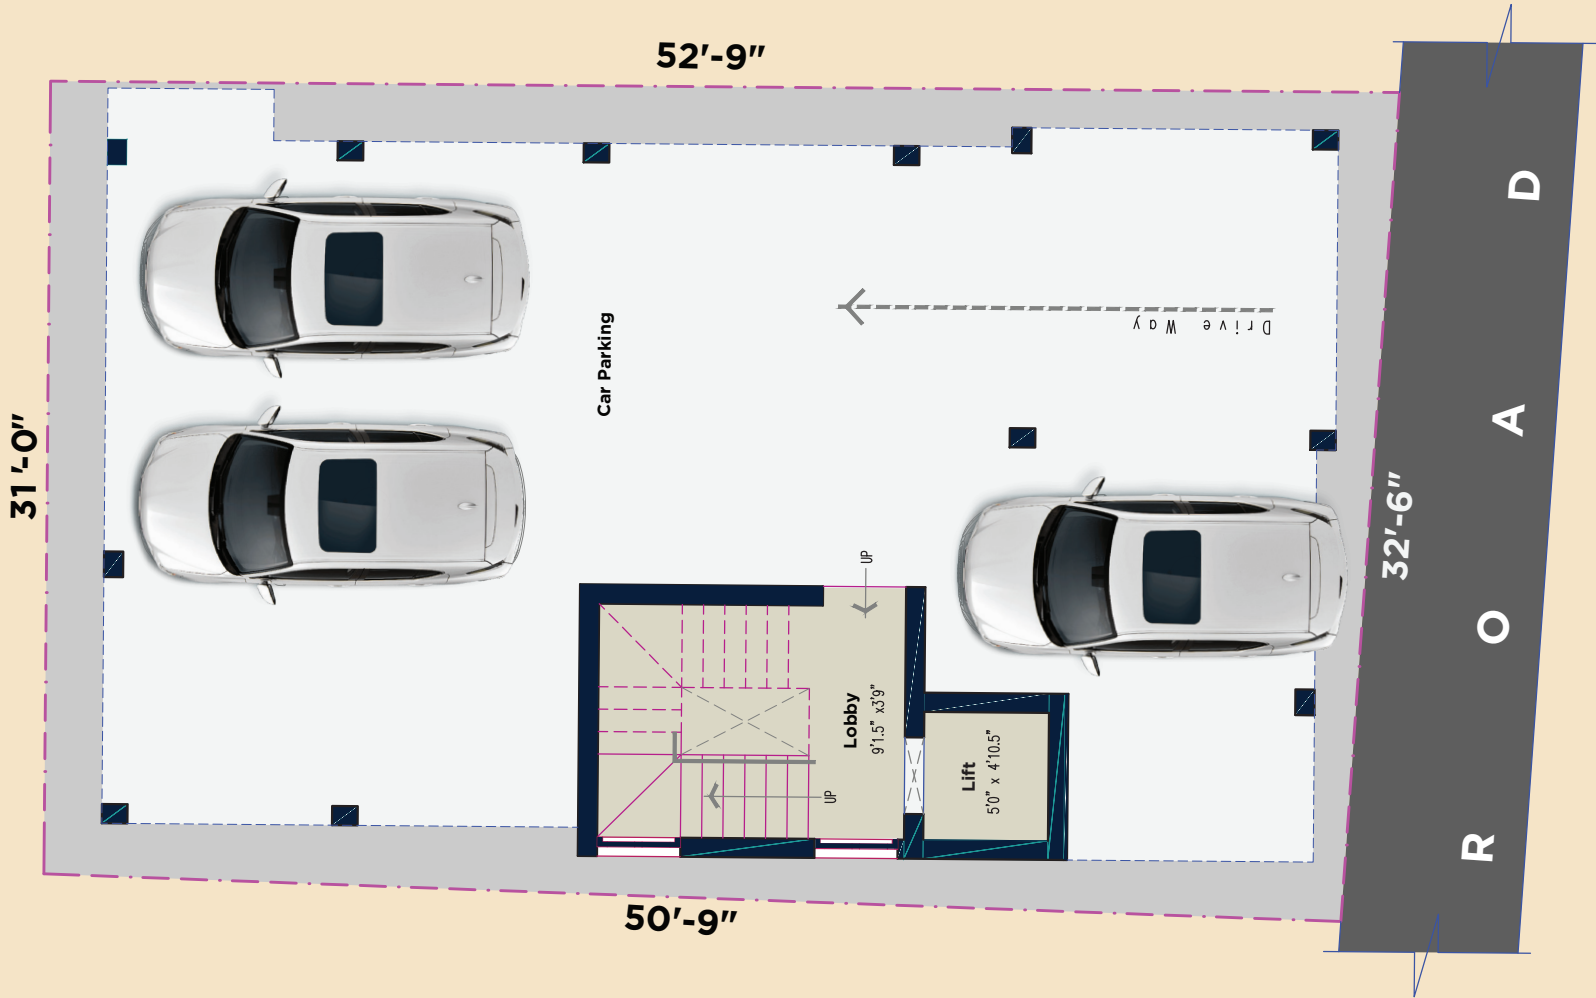

Parking Area Plan

Floor Plan

FLAT NO	SALEABLE AREA (SQ.FT)	BHK	FACING
F1	1597	3 BHK	EAST
S1	1597	3 BHK	EAST
T1	1597	3 BHK	EAST

EXACTLY 800 M VELACHERY MAIN ROAD

3D FLOOR PLAN

SPECIFICATION

ELEVATION	Texture Putty with Light
DOOR	First Quality Main Door Teak Wood Frame & Teak Wood Door. Varnish Finish for Main doors synthetic enamel paint for doors and Bedroom 50 mm frame UPVC Openable window with safety grill
FLOORING	Vitrified (48"X24") tiles, Granite steps (First quality Flooring)
KITCHEN	Granite slab with stainless steel sink with granite beading
ELECTRICITY	Three Phase EB Provision,A/C Socket for All Bedroom, Only Branded ISI Mark Materials
CEMENT	Dalmia or Chettinad
PAINT	Asian Paints Emulsion
BATHROOM FITTINGS	Parryware, Jaguar
TILES	48"X24" Vetrified Tiles - KAG
WIRING	Orbit
SWITHCHES	GM 10
STEEL	Arun TMT fe 550t