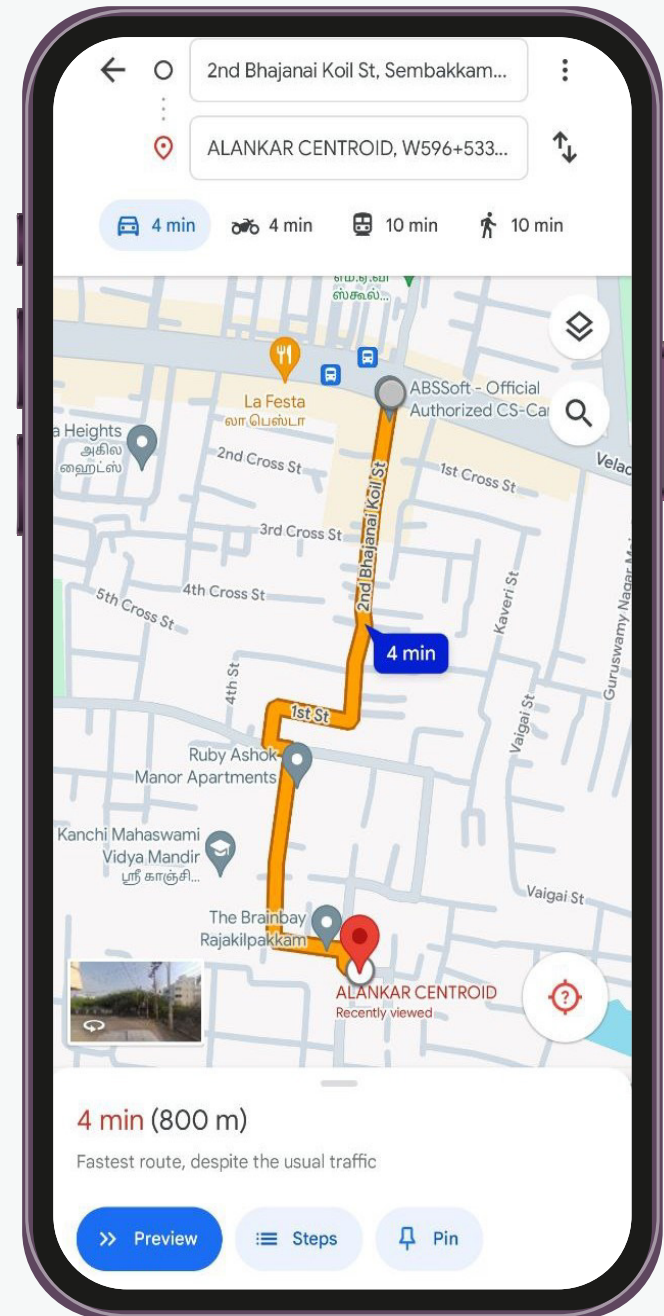

EXACTLY 800 M VELACHERY MAIN ROAD